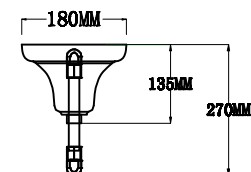

### Specification of installation

In order to ensure safety use, please notice the following items:

- . Read and understand the whole Specification.
- . Suitable for the use of 220~240v and 50~60Hz.
- . Please wear gloves as installment and avoid rot on the surface of plating.
- . Must be installed on the fixed places and be checked annually.
- . Please turn off the lighting source by soft cloth as cleaning prohibited to use of rotted detergent.
- . Please connect with the local sales service centhr when there are any abnormality.

### CEILING PAN SIZE

Product coding: TESORO SP50 GOLD

Crystal Equipped MODEL NO. TESORO SP 50

W1600\*H900MM

GOLD

A		14#/1+2"	258PCS
B		14#/2+3"	40PCS
C		14#/2+3"	10PCS
D		14#/4+3"	40PCS
E		14#/6+3"	20PCS
F		14#/6+3"	10PCS
G		14#/8+3"	10PCS
H		14#/10+3"	10PCS
I		14#/10+3"	10PCS
J		14#/8+50#	1PCS
K		14#/5+3"	10PCS
L		14#/13+3"	10PCS
M		14#/11+1+3"	20PCS
N		14#/11+3"	10PCS
N1		14#/9+3"	10PCS
O		14#/15+3"	10PCS

14#/19+3" 10PCS

14#/13+3+3" 10PCS

14#/11+3+3" 10PCS

14#/9+5+3" 10PCS