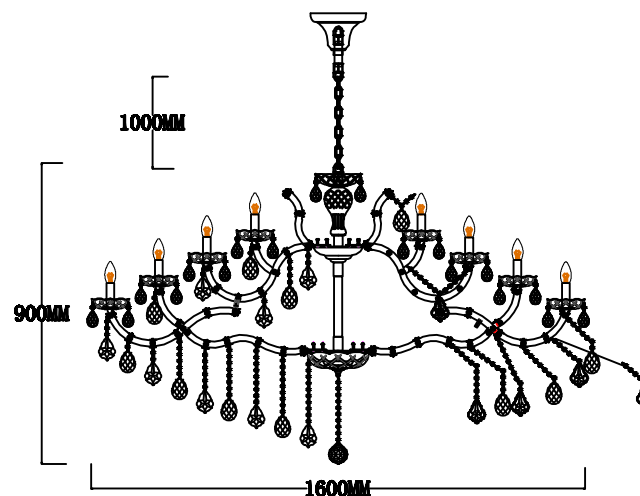

### Specification of installation

In order to ensure safety use, please notice the following items:

- . Read and understand the whole Specification.
- . Suitable for the use of 220~240v and 50~60Hz.
- . Please wear gloves as installment and avoid rot on the surface of plating.
- . Must be installed on the fixed places and be checked annually.
- . Please turn off the lighting source by soft cloth as cleaning prohibited to use of rotted detergent.
- . Please connect with the local sales service centhr when there are any abnormality.

### CEILING PAN SIZE

Product coding: TESORO SP50 GOLD

Crystal Equipped MODEL NO. TESORO SP 50

W1600\*H900MM

GOLD

A		14#/1+2"	258PCS
B		14#/2+3"	40PCS
C		14#/2+3"	10PCS
D		14#/4+3"	40PCS
E		14#/6+3"	20PCS
F		14#/6+3"	10PCS
G		14#/8+3"	10PCS
H		14#/10+3"	10PCS
I		14#/10+3"	10PCS
J		14#/8+50#	1PCS
K		14#/5+3"	10PCS
L		14#/13+3"	10PCS
M		14#/11+1+3"	20PCS
N		14#/11+3"	10PCS
N1		14#/9+3"	10PCS
O		14#/15+3"	10PCS

14#/19+3" 10PCS

14#/13+3+3" 10PCS

14#/11+3+3" 10PCS

14#/9+5+3" 10PCS