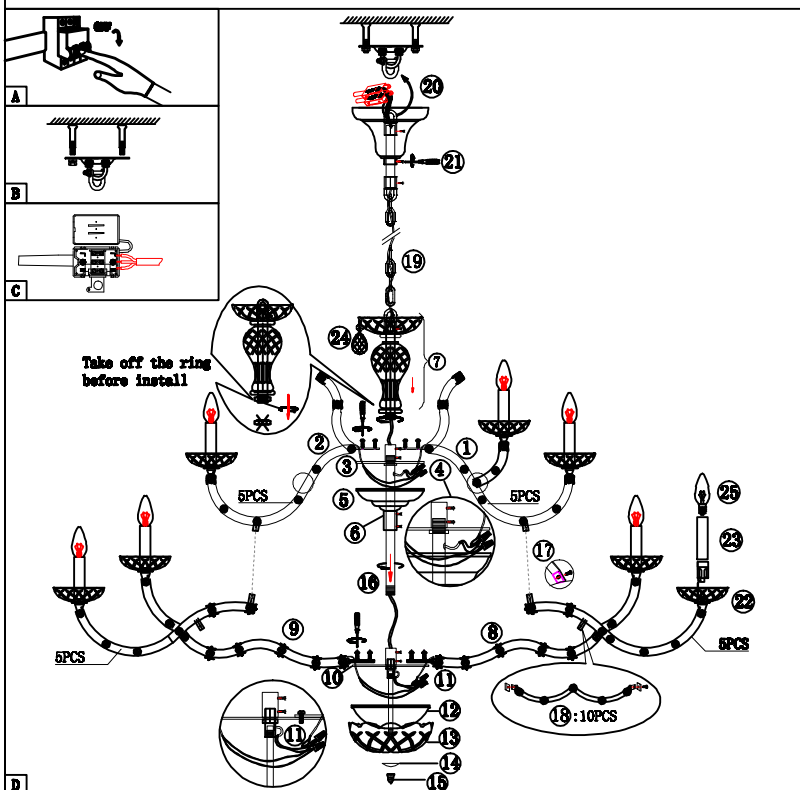

### Specification of installation

In order to ensure safety use, please notice the following items:

- . Read and understand the whole Specification.
- . Suitable for the use of 220~240v and 50~60Hz.
- . Please wear gloves as installment and avoid rot on the surface of plating.
- . Must be installed on the fixed places and be checked annually.
- . Please turn off the lighting source by soft cloth as cleaning prohibited to use of rotted detergent.
- . Please connect with the local sales service centhr when there are any abnormality.

### CEILING PAN SIZE

Product coding: TESORO SP50 GOLD

Crystal Equipped MODEL NO. TESORO SP 50

W1600\*H900MM

GOLD

A		14#/1+2"	258PCS
B		14#/2+3"	40PCS
C		14#/2+3"	10PCS
D		14#/4+3"	40PCS
E		14#/6+3"	20PCS
F		14#/6+3"	10PCS
G		14#/8+3"	10PCS
H		14#/10+3"	10PCS
I		14#/10+3"	10PCS
J		14#/8+50#	1PCS
K		14#/5+3"	10PCS
L		14#/13+3"	10PCS
M		14#/11+1+3"	20PCS
N		14#/11+3"	10PCS
N1		14#/9+3"	10PCS
O		14#/15+3"	10PCS

14#/19+3" 10PCS

14#/13+3+3" 10PCS

14#/11+3+3" 10PCS

14#/9+5+3" 10PCS