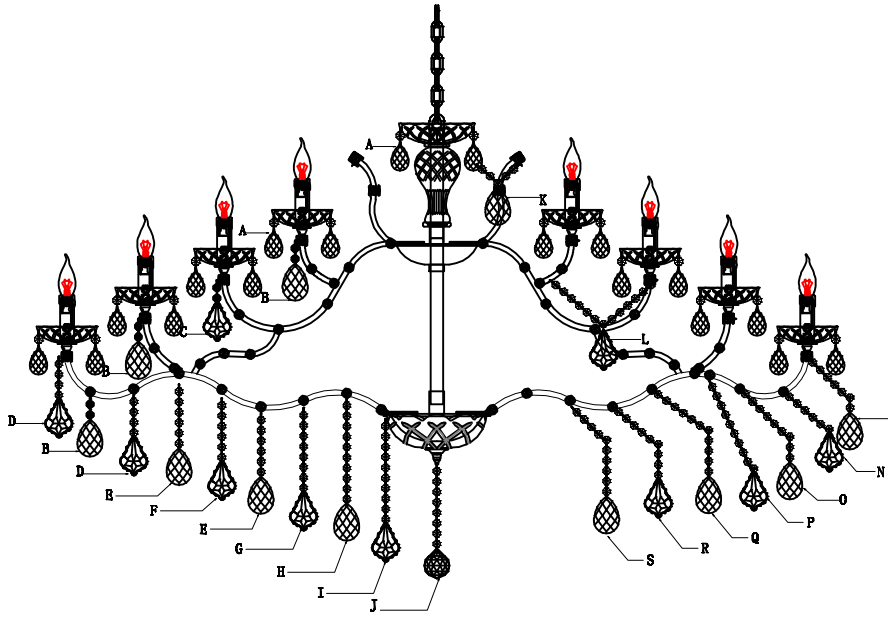

### Specification of installation

In order to ensure safety use, please notice the following items:

- . Read and understand the whole Specification.
- . Suitable for the use of 220~240v and 50~60Hz.
- . Please wear gloves as installment and avoid rot on the surface of plating.
- . Must be installed on the fixed places and be checked annually.
- . Please turn off the lighting source by soft cloth as cleaning prohibited to use of rotted detergent.
- . Please connect with the local sales service centhr when there are any abnormality.

### CEILING PAN SIZE

Product coding: TESORO SP50 GOLD

Crystal Equipped MODEL NO. TESORO SP 50

W1600\*H900MM

GOLD

A		14#/1+2"	258PCS
B		14#/2+3"	40PCS
C		14#/2+3"	10PCS
D		14#/4+3"	40PCS
E		14#/6+3"	20PCS
F		14#/6+3"	10PCS
G		14#/8+3"	10PCS
H		14#/10+3"	10PCS
I		14#/10+3"	10PCS
J		14#/8+50#	1PCS
K		14#/5+3"	10PCS
L		14#/13+3"	10PCS
M		14#/11+1+3"	20PCS
N		14#/11+3"	10PCS
N1		14#/9+3"	10PCS
O		14#/15+3"	10PCS

14#/19+3" 10PCS

14#/13+3+3" 10PCS

14#/11+3+3" 10PCS

14#/9+5+3" 10PCS